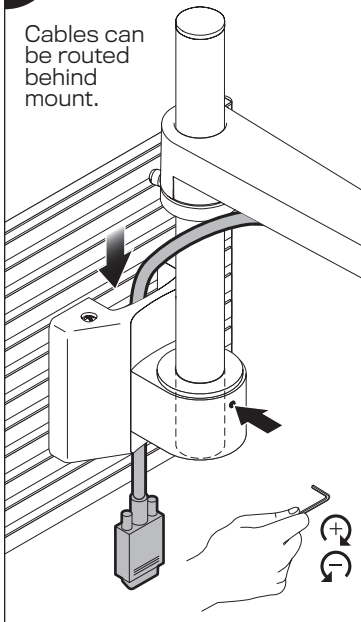

MODEL 8246

2a

Pole

Cables can be routed behind mount.

LCD Arm