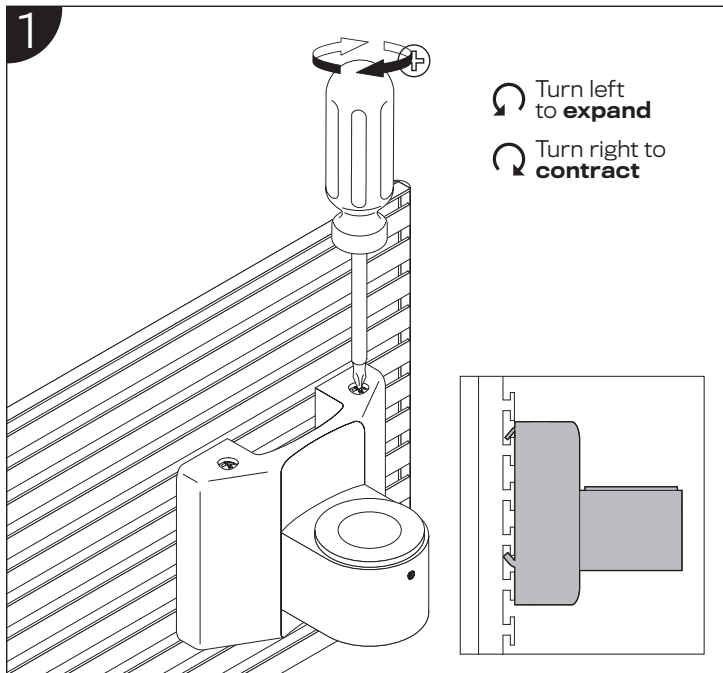

MODEL 8246

2a

Pole

Cables can be routed behind mount.

LCD Arm